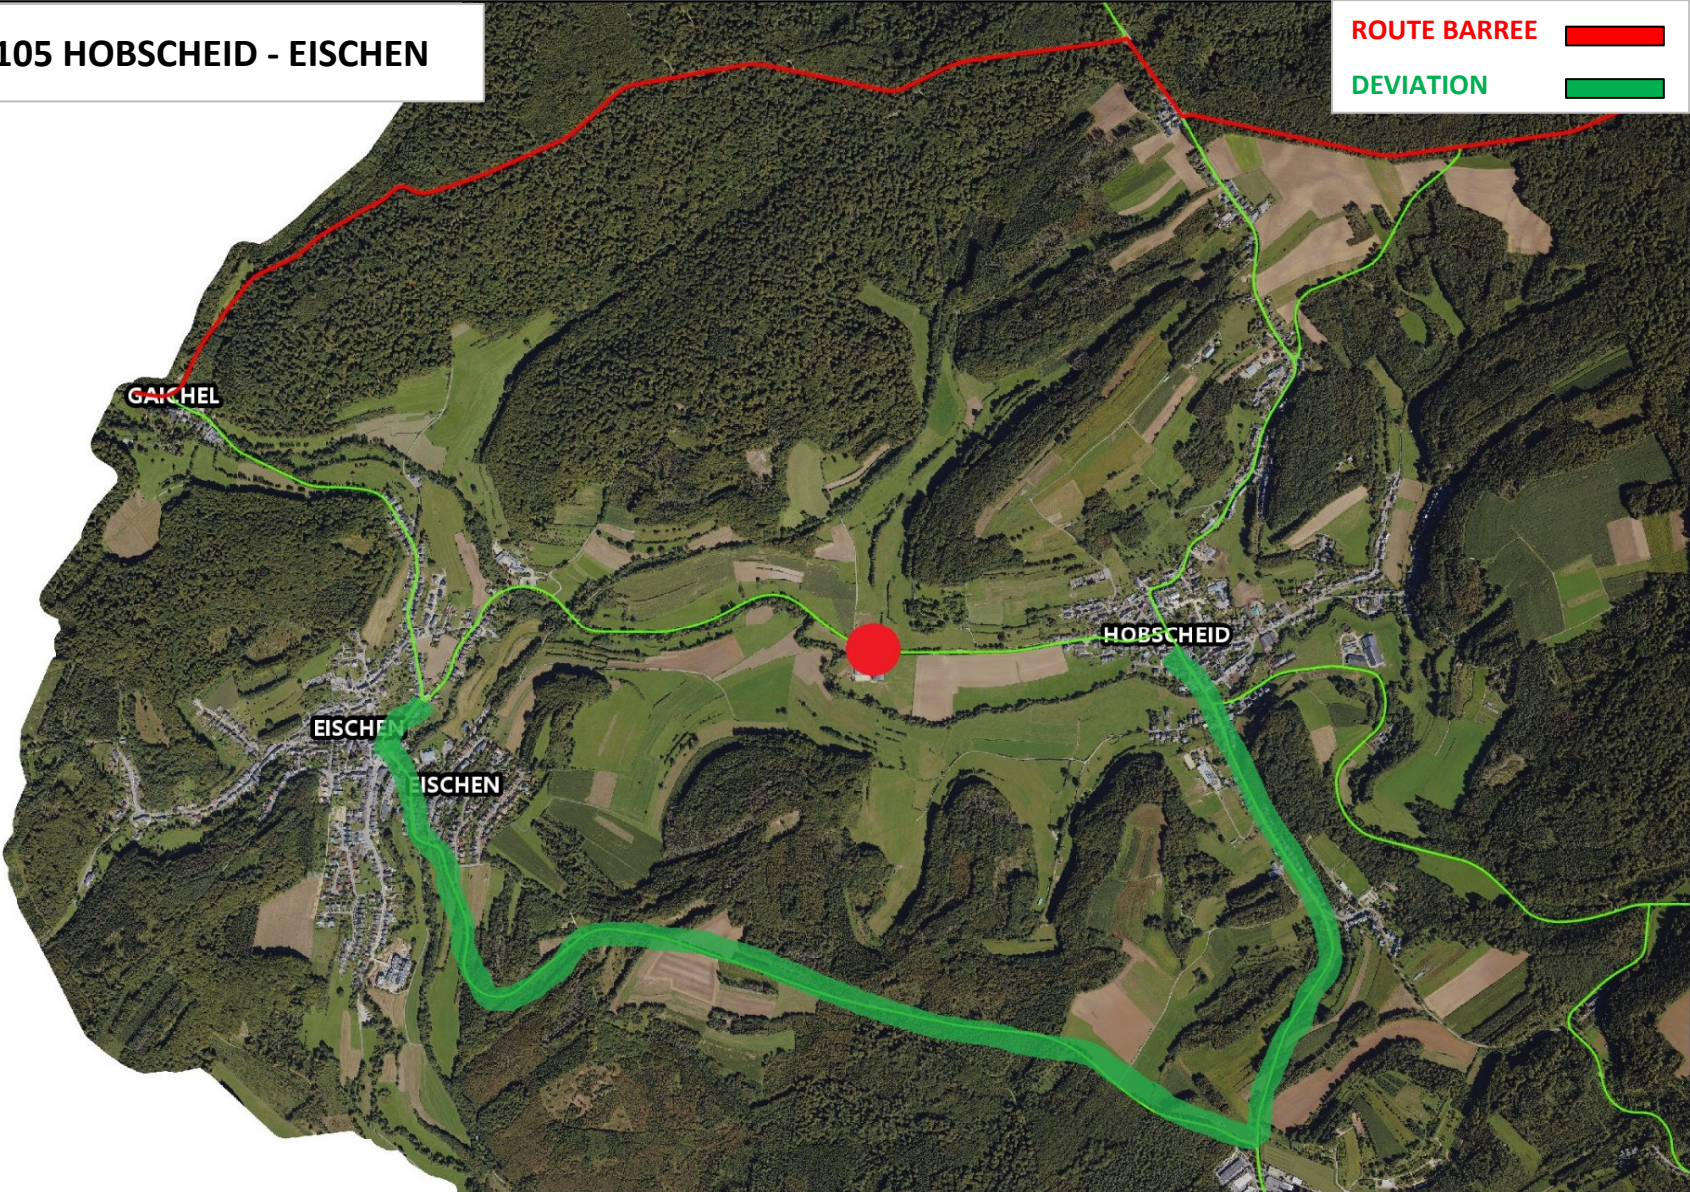

CR105 HOBSCHEID - EISCHEN

ROUTE BARREE 
DEVIATION 

1:20400

©ACT